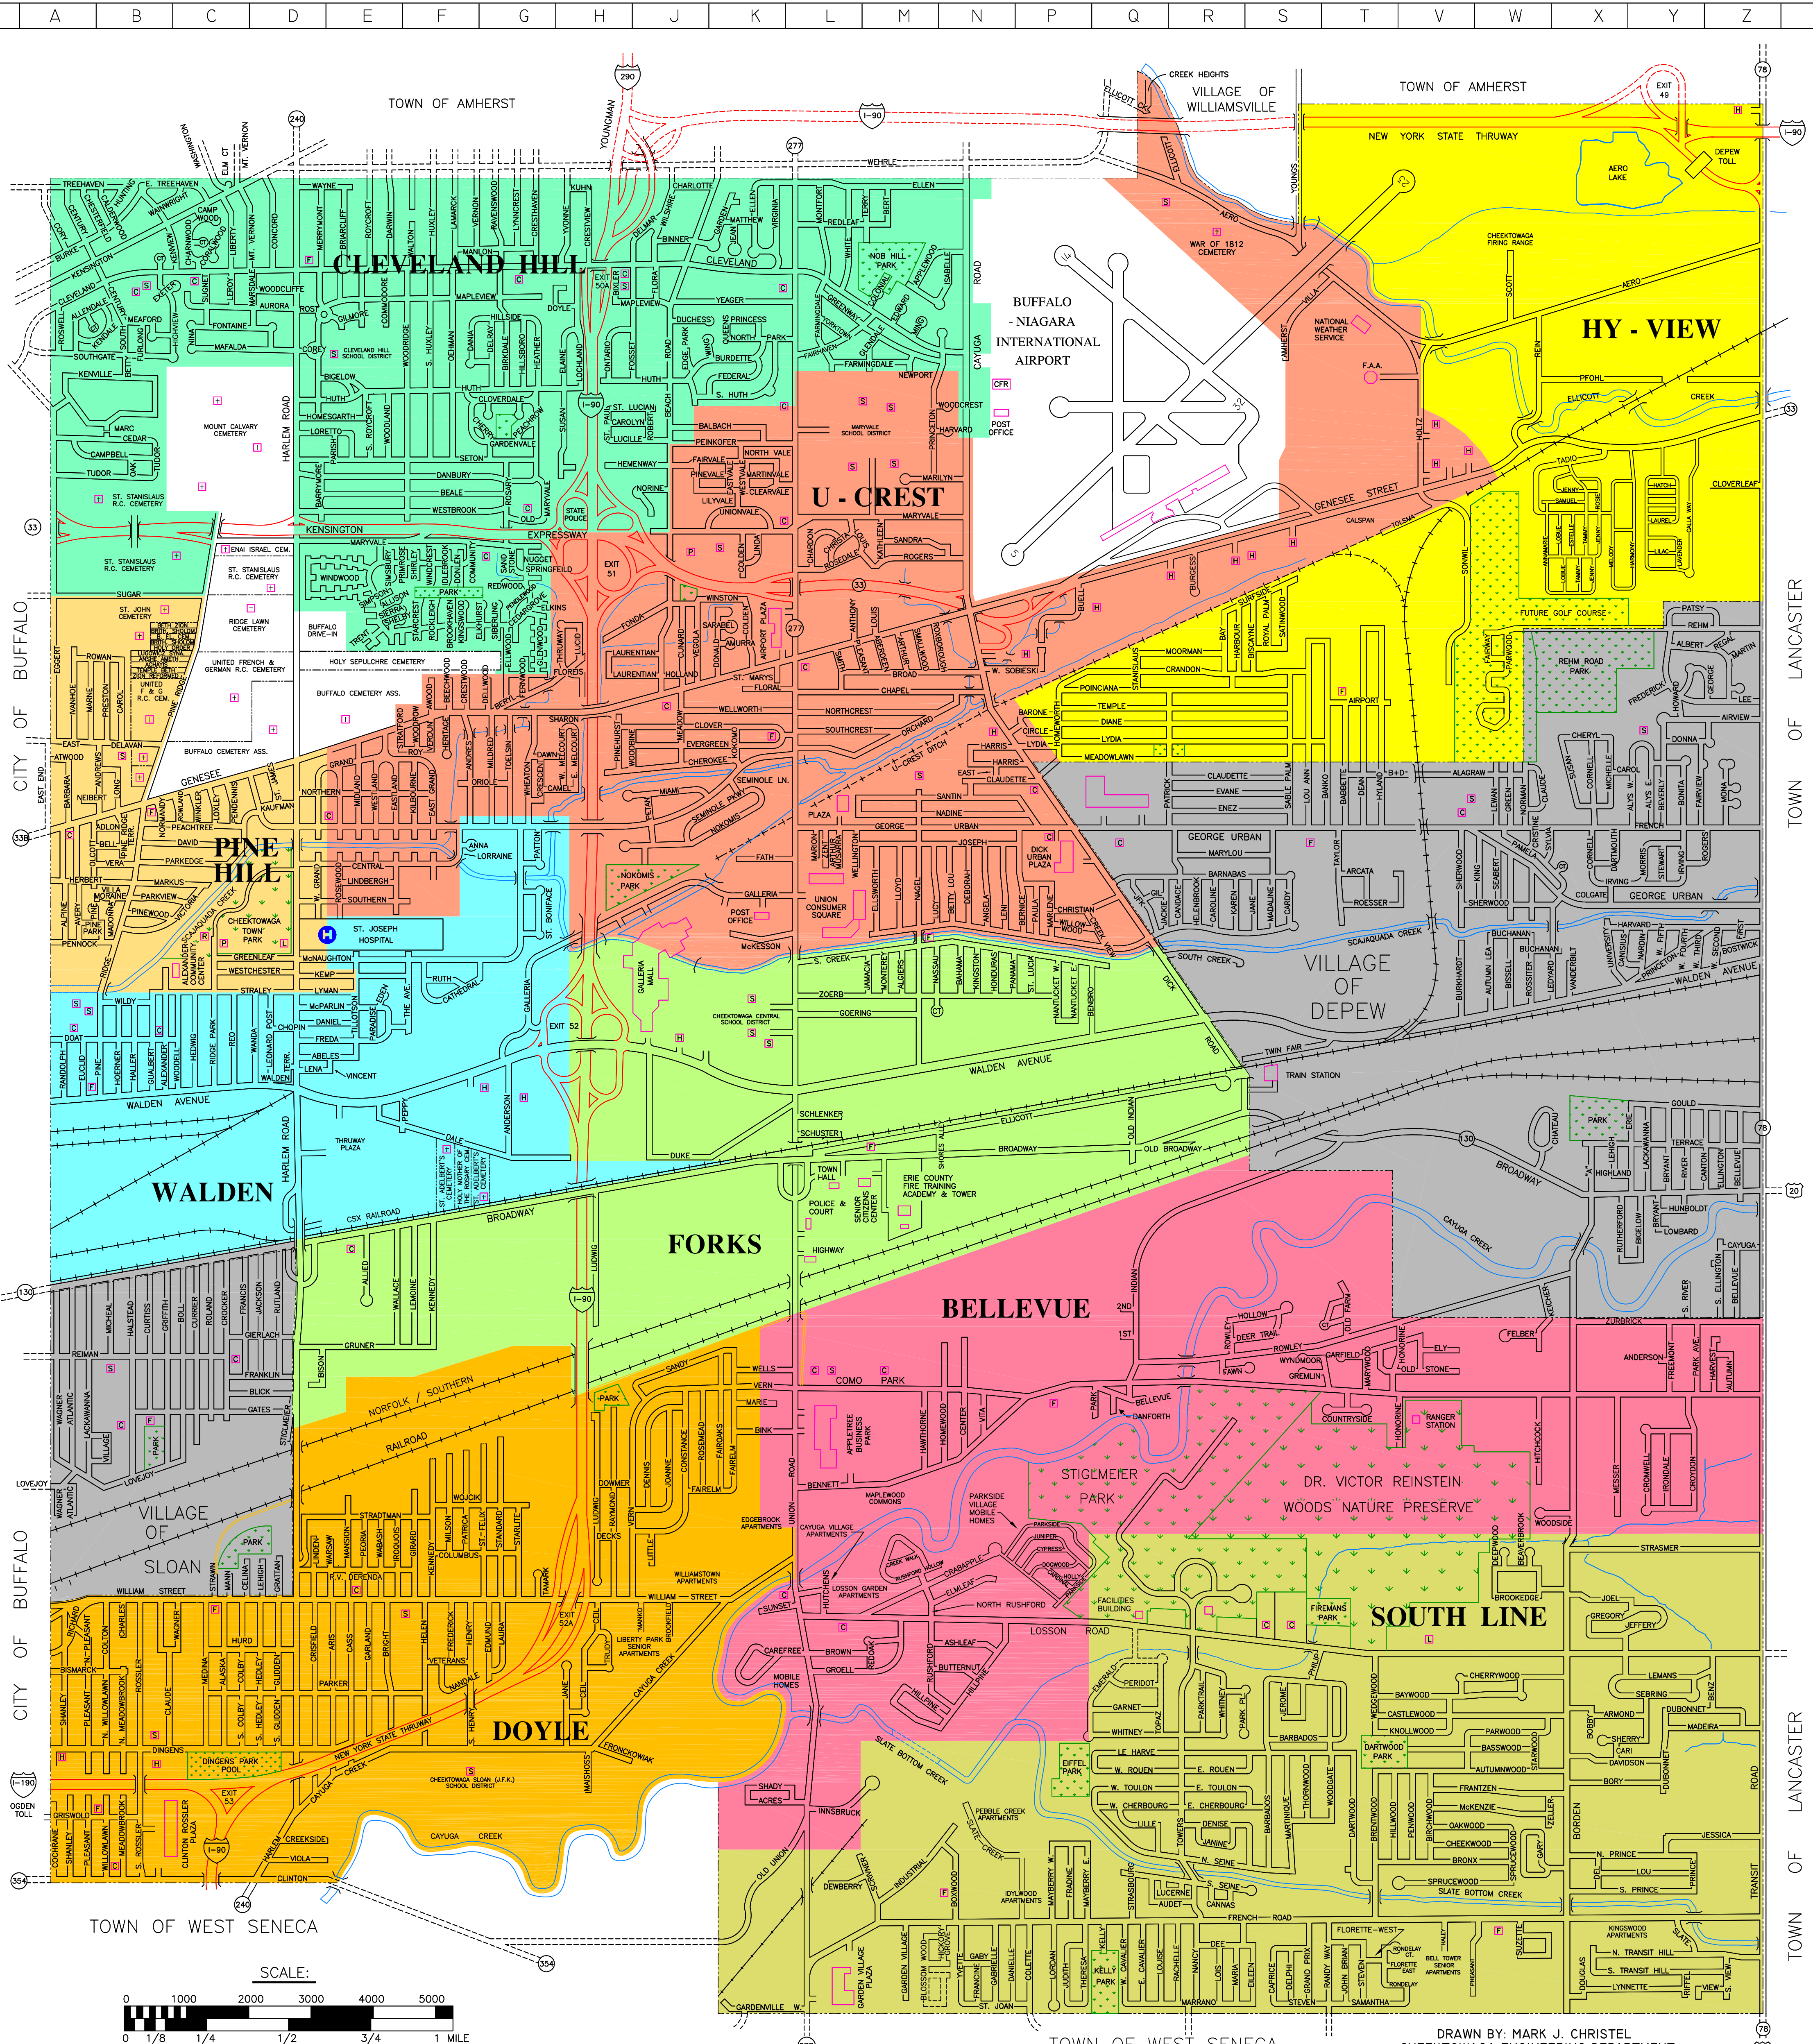

# THE TOWN OF CHEEKTOWAGA

## ERIE COUNTY, N.Y.

# FIRE DISTRICTS

( MAP FOR DISPLAY PURPOSES ONLY )

LEGEND	
S	SCHOOL
C	CHURCH
+	CEMETERY
F	FIRE STATION
H	HOSPITAL
H	HOTEL
L	LIBRARY
L	COMMUNITY CENTER
R	RECREATION CENTER
P	POOL

LEGEND	
[Green Box]	= CLEVELAND HILL
[Red Box]	= U-CREST
[Yellow Box]	= HY-VIEW
[Orange Box]	= PINE HILL
[Light Green Box]	= FORKS
[Light Blue Box]	= WALDEN
[Pink Box]	= BELLEVUE
[Orange Box]	= DOYLE
[Light Green Box]	= SOUTH LINE